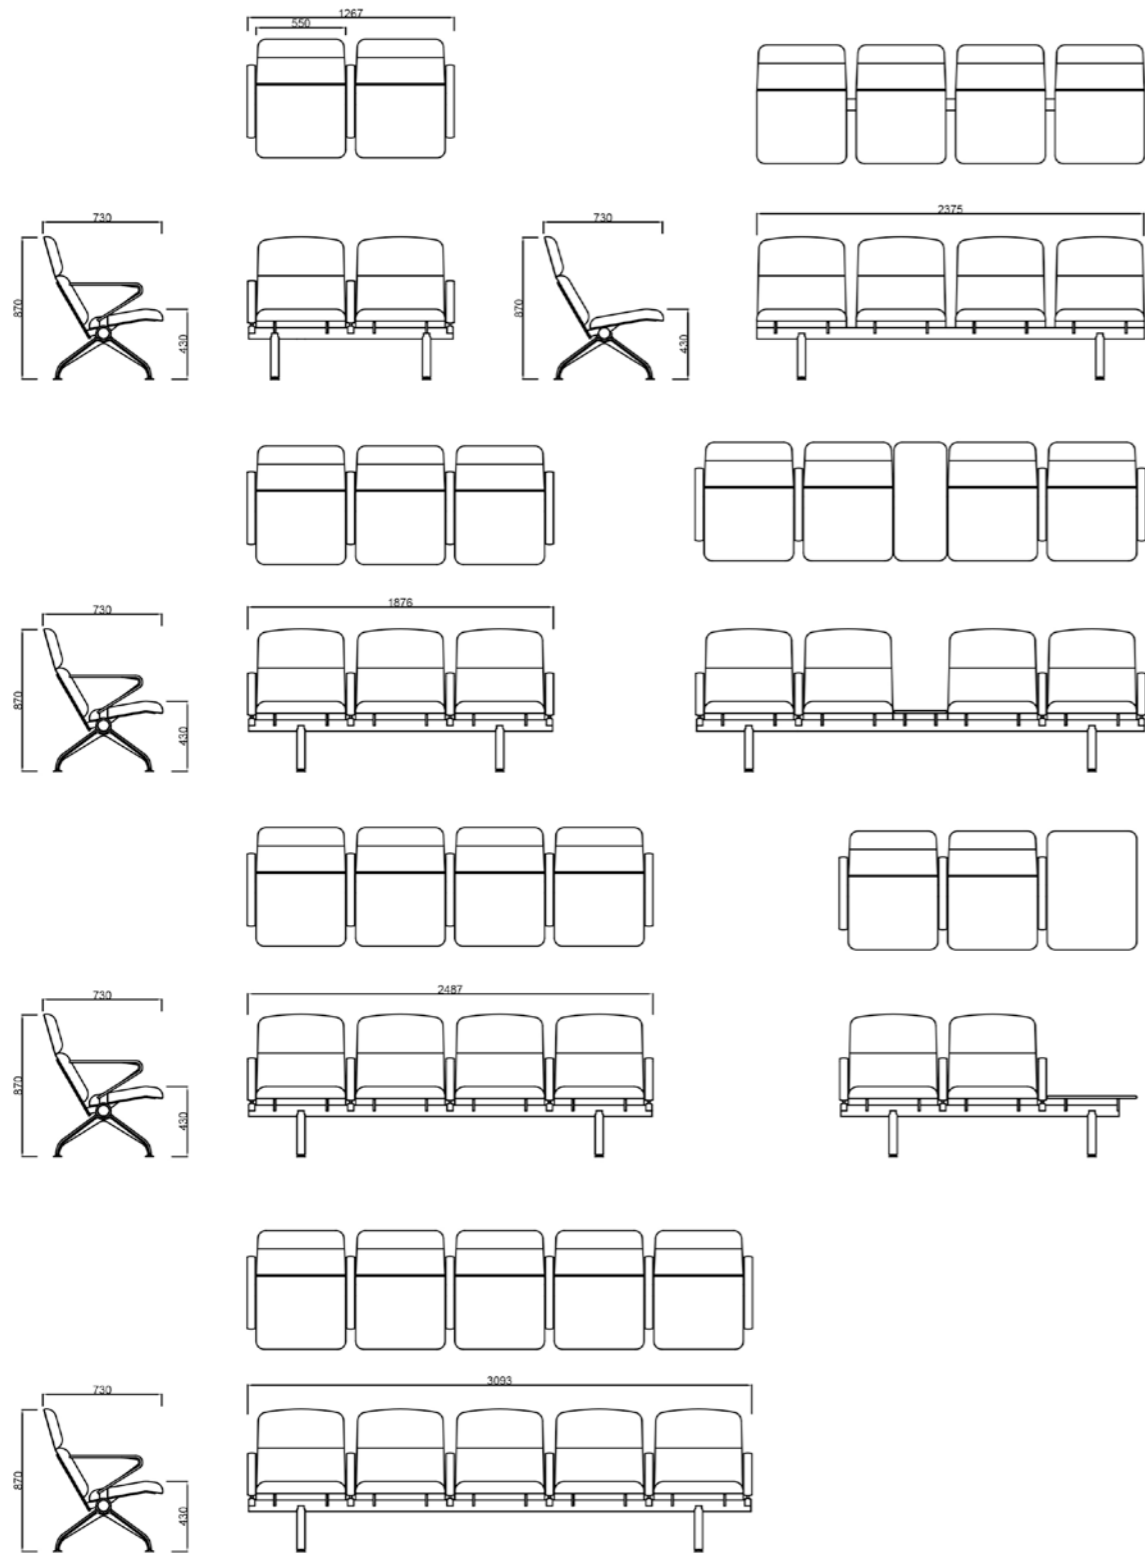

Eglin

Eglin LS

- Standard units available in 2, 3, 4 and 5 seater, other lengths available
- Arms can be fitted at any position
- Standard full and half size table can be fitted at any position
- Standard seat width is 550 but can be manufactured to client's requirements
- For full range of power table options refer to the power options catalogue