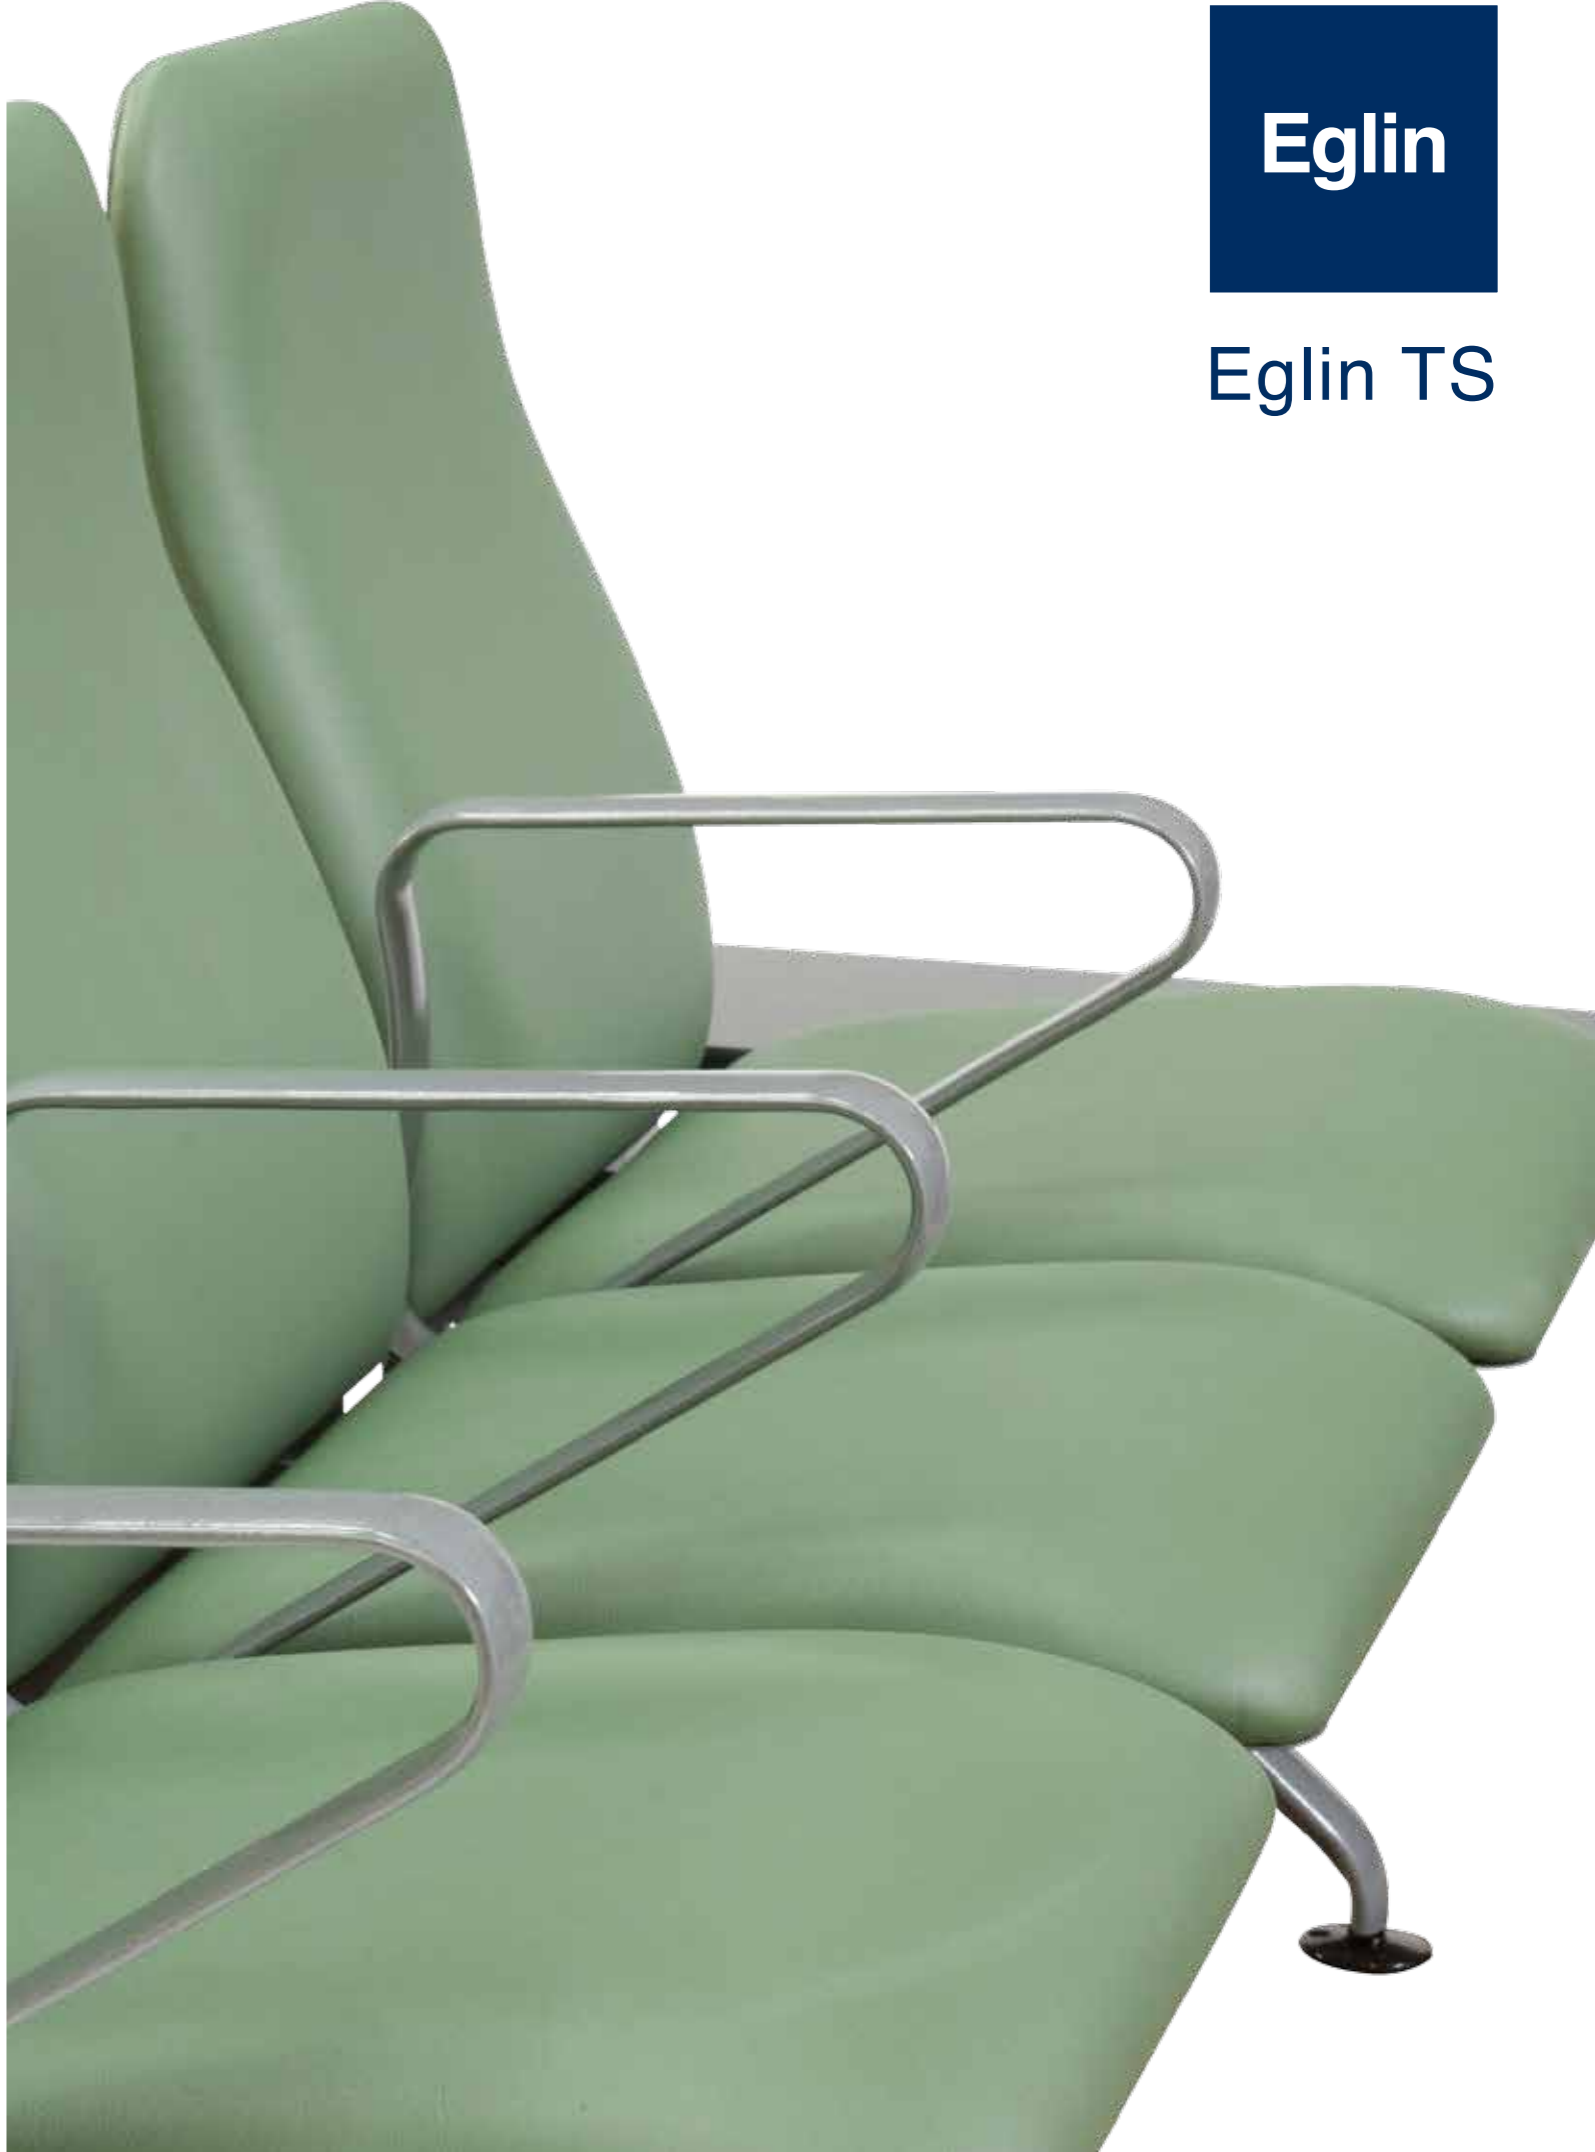

Eglin TS

- Standard units available in 2, 3, 4 and 5 seater, other lengths available
- Arms can be fitted at any position
- Standard full and half size table can be fitted at any position
- Standard seat width is 550 but can be manufactured to client's requirements
- For full range of power table options refer to the power options catalogue